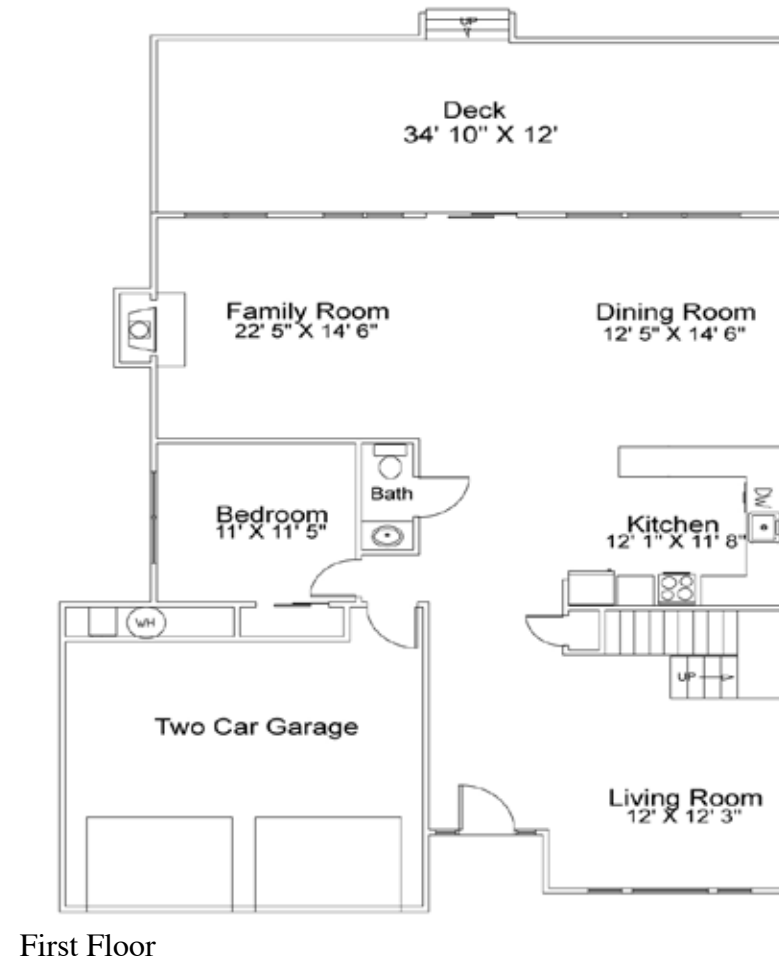

10'-11" 18'-2"

NO  
10'-3"

18'-5"

STEP  
17'-9" x

*The Topsail*

Two Story Custom Built Home

Home Mark Homes

11'-0 1/2"

18'-1"

# The Topsail

- 4 Bedrooms
  - 2.5 Baths
  - 2 Car Garage
  - Family Room
  - Whirlpool
- 2,725 square feet**

Home Mark Homes

Second Floor

First Floor