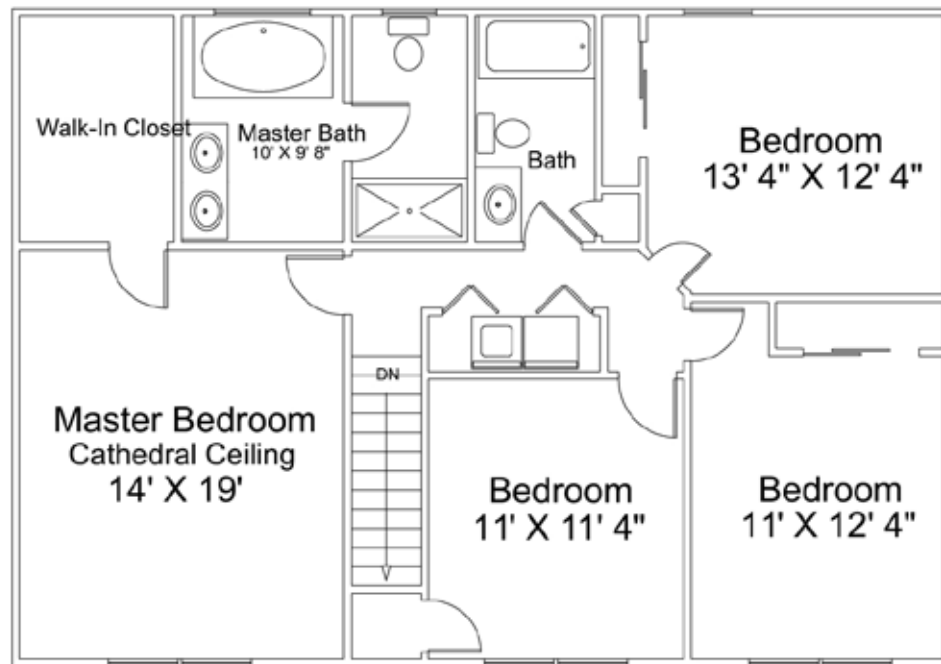

The Royal Victorian

- Two Story Victorian
- 4 Bedrooms
- 2.5 Baths
- Family Room
- Whirlpool

LIVING AREA

The Royal Victorian

Two Story Victorian