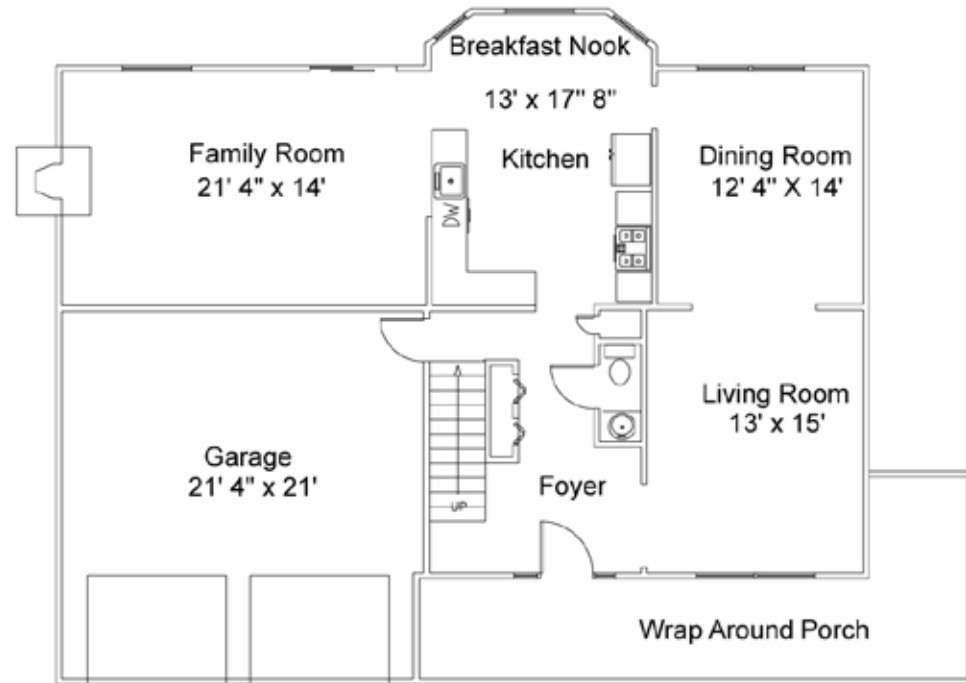

The Royal Victorian

- Two Story Victorian
- 4 Bedrooms
- 2.5 Baths
- Family Room
- Whirlpool

LIVING AREA

The Royal Victorian

Two Story Victorian