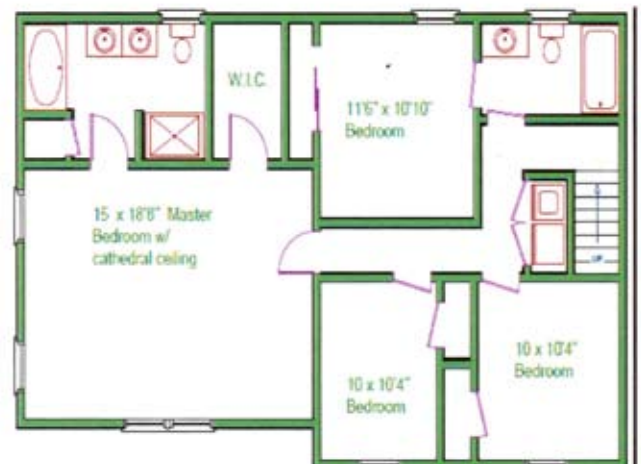

The Manchester

Two Story Custom Built

*Optional features may be shown with photo

- 4 Bedrooms
- 2.5 Baths
- Two Car Garage
- Walk in Closet

First Floor

Second Floor

- Gas Forced Air Heat
- Ceramic Tile Bath
- Full Basement
- 2 Zone Central Central Air
- 14' inch Cathedral Ceiling