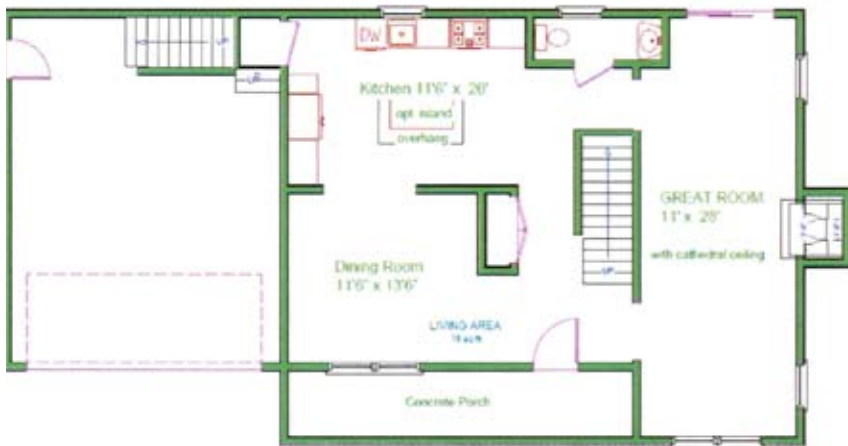

The Manchester

Two Story Custom Built

*Optional features may be shown with photo

- 4 Bedrooms
- 2.5 Baths
- Two Car Garage
- Walk in Closet

First Floor

Second Floor

- Gas Forced Air Heat
- Ceramic Tile Bath
- Full Basement
- 2 Zone Central Central Air
- 14' inch Cathedral Ceiling