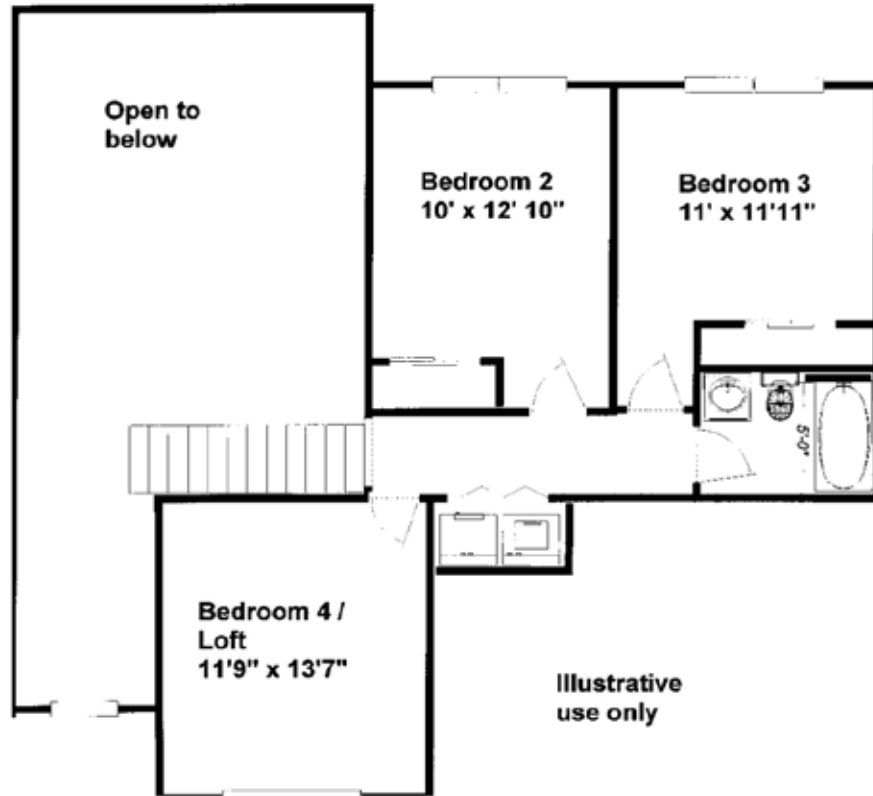

The Long Point

- 4 Bedrooms
- 2.5 Baths
- Family Room
- 2 Car Garage
- Whirlpool

The Beacon

Custom Built Two Story Colonial