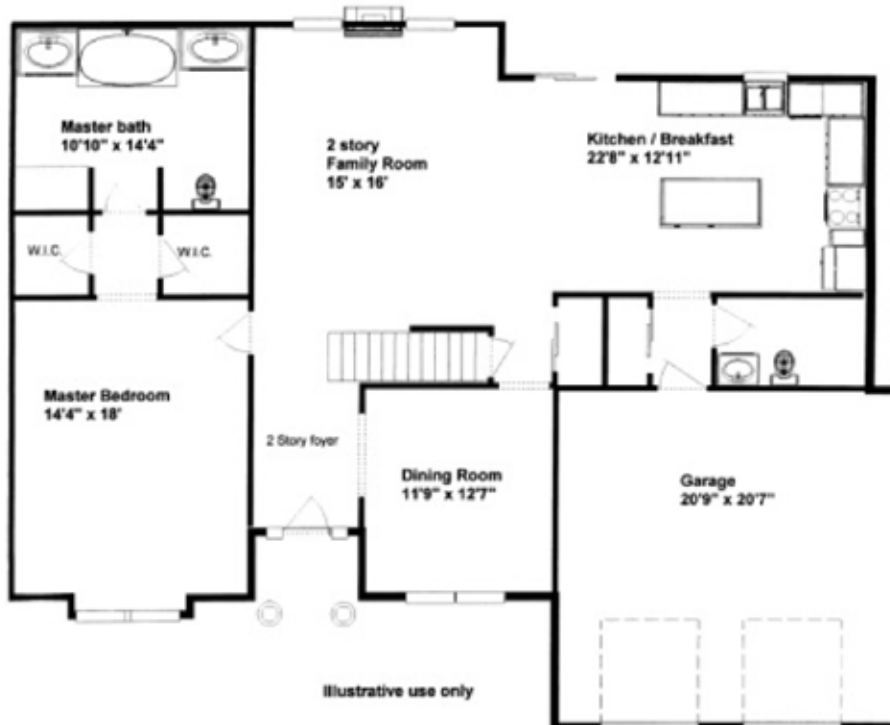

The Long Point

- 4 Bedrooms
- 2.5 Baths
- Family Room
- 2 Car Garage
- Whirlpool

The Beacon

Custom Built Two Story Colonial