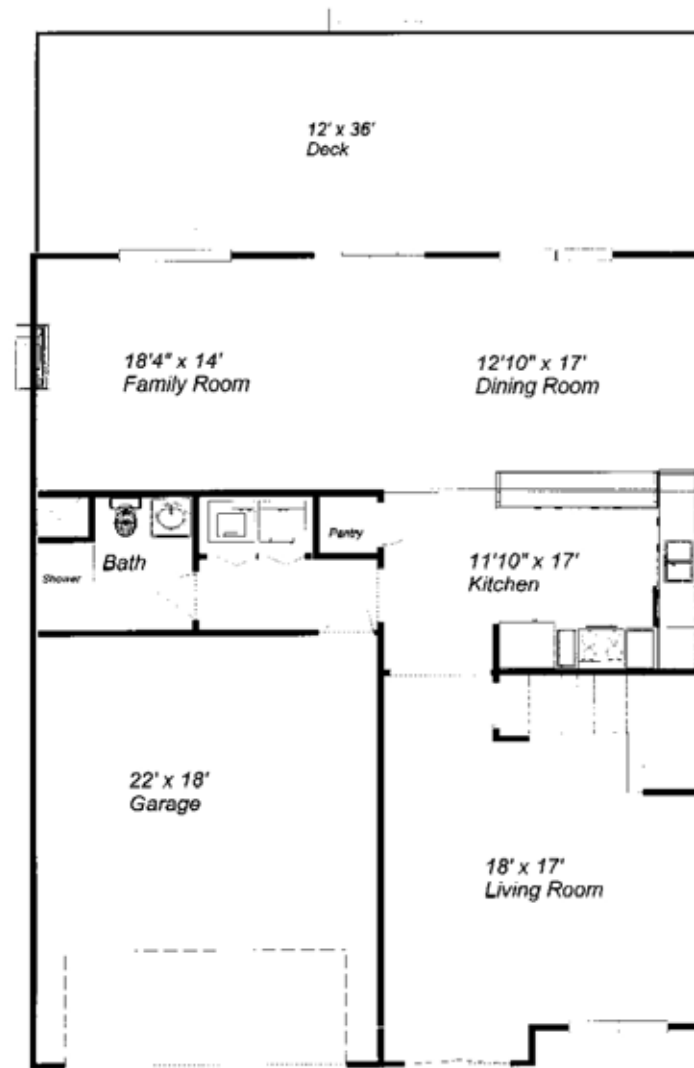

10'-11" 18'-2"

18'-5"

NO
10'-3"

STEP
17'-9" x

6'-0"

The Cabana

Two Story Custom Built Home

Home Mark Homes

11'-0 1/2"

18'-1"

The Cabana

- Two Story Custom Built Home
 - 4 Bedrooms
 - 2.5 Baths
 - Family Room
 - Walk in Closet
- 2,328 square feet**

Second Floor

First Floor