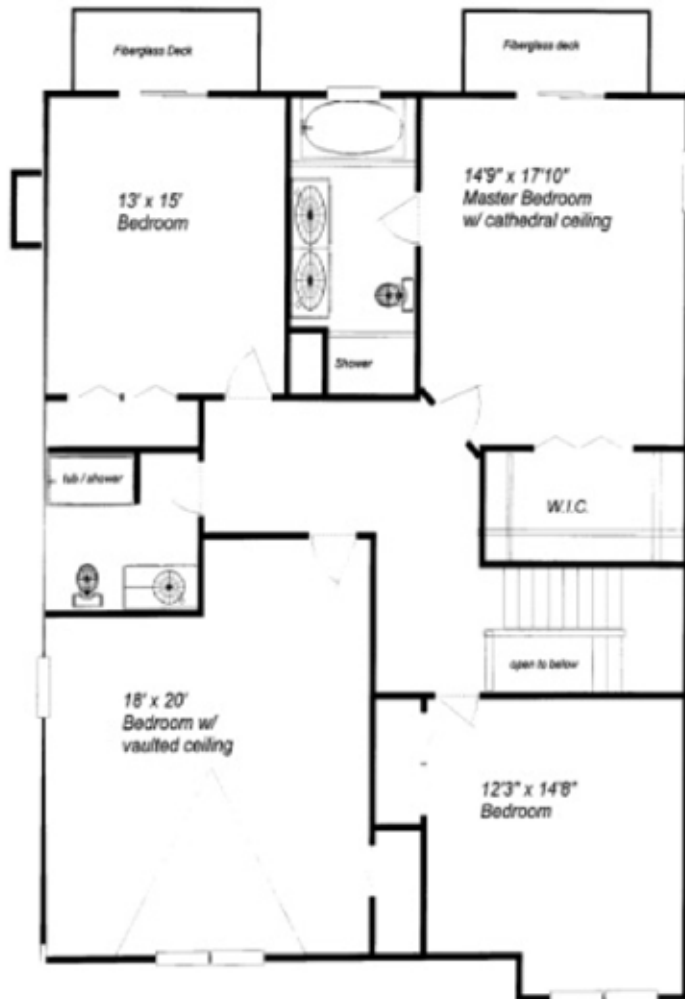

10'-11" 18'-2"

18'-5"

NO
10'-3"

STEP
17'-9" x

6'-0"

The Cabana

Two Story Custom Built Home

Home Mark Homes

11'-0 1/2"

18'-1"

The Cabana

- Two Story Custom Built Home
 - 4 Bedrooms
 - 2.5 Baths
 - Family Room
 - Walk in Closet
- 2,328 square feet**

Second Floor

First Floor