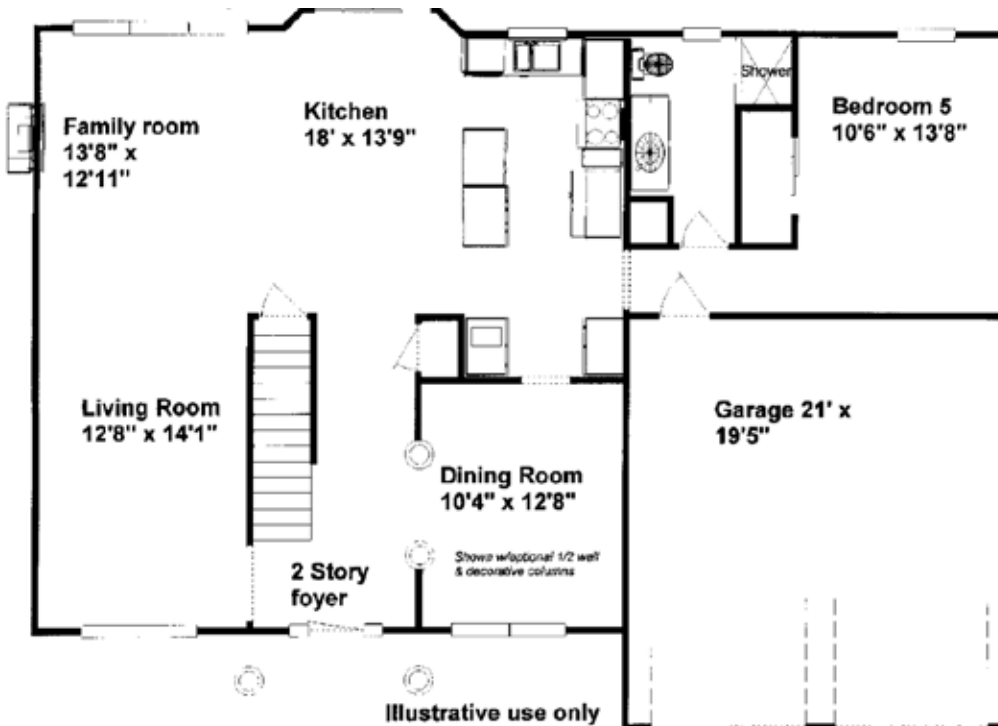

The Beacon

- 4 Bedrooms
- 2.5 Baths
- 2 Car Garage
- Family Room
- Walk In Closet

Illustrative use only

Illustrative use only

Home Mark Homes

The Beacon

Custom Built Two Story Colonial