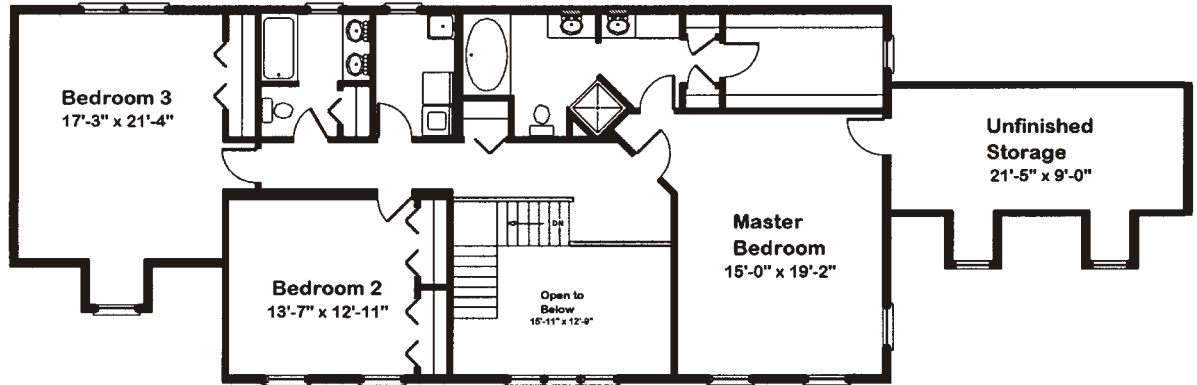

# Whittaker II

*\* Illustrations May Show Optional Features*

Home Mark Homes - 509 Drum Pt. Rd., Brick, N.J. 08723 - ( 800 ) 266 - 7884

*Second Floor Plan*

*First Floor Plan*

27'6" x 64' Two Story  
 12;9" x 13' / (4) 13'9" x 64'  
 3550 Square Feet

3 Bedroom

2 - 1/2 Bath