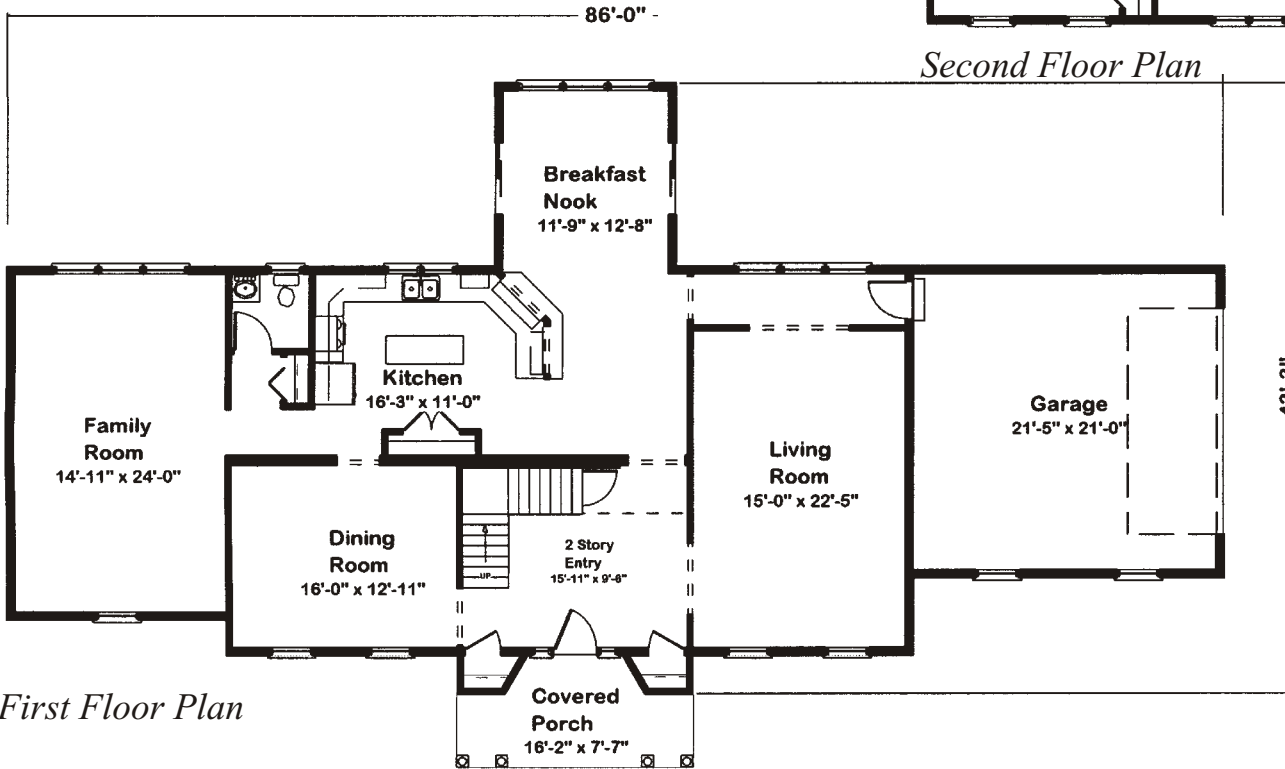

# Whittaker II

*\* Illustrations May Show Optional Features*

Home Mark Homes - 509 Drum Pt. Rd., Brick, N.J. 08723 - ( 800 ) 266 - 7884

*Second Floor Plan*

*First Floor Plan*

27'6" x 64' Two Story  
 12;9" x 13' / (4) 13'9" x 64'  
 3550 Square Feet

3 Bedroom

2 - 1/2 Bath