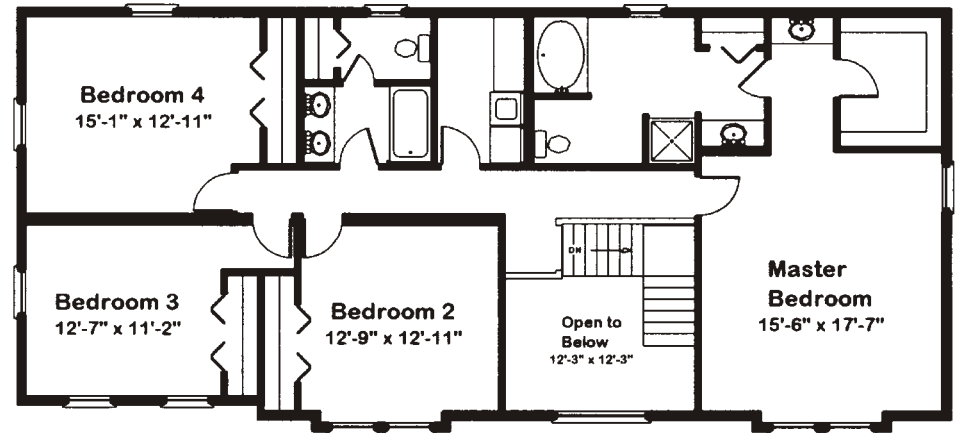

Roaring Brook II

** Illustrations May Show Optional Features*

Home Mark Homes - 509 Drum Pt. Rd., Brick, N.J. 08723 - (800) 266-7884

Second Floor Plan

27'6" x 60' Two Story

(4) 13'9" x 60'

3240 Square Feet

4 Bedroom

2 - 1/2 Bath

First Floor Plan

Roaring Brook II

* Illustrations May Show Optional Features

Home Mark Homes - 509 Drum Pt. Rd., Brick, N.J. 08723 - (800) 266 - 7884