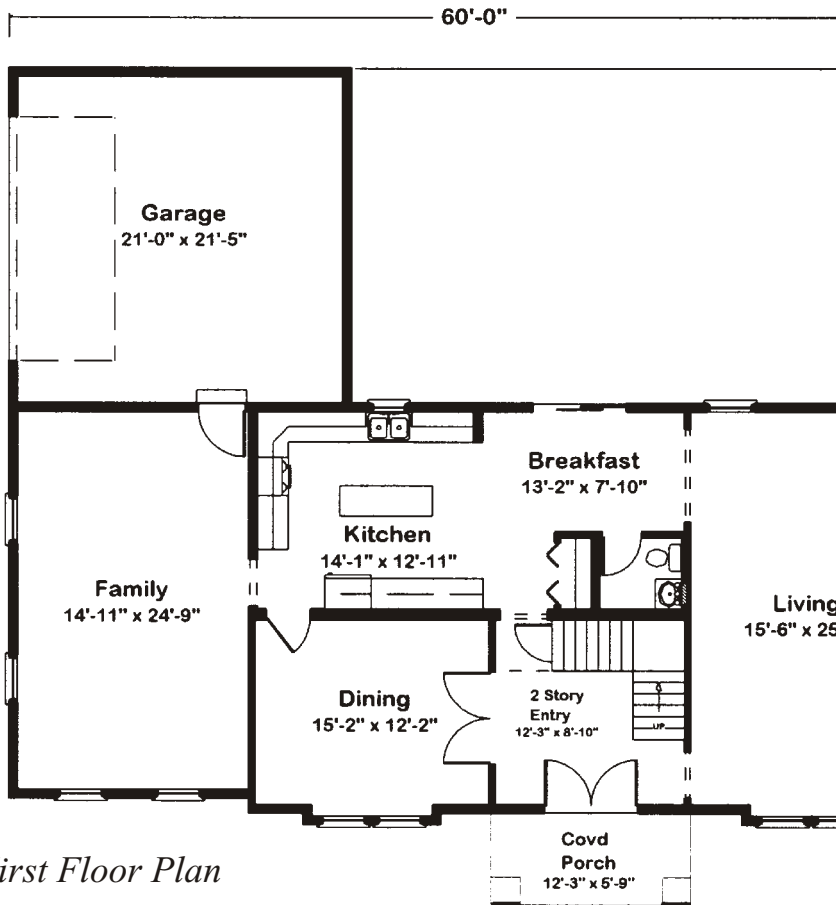

Roaring Brook II

** Illustrations May Show Optional Features*

Home Mark Homes - 509 Drum Pt. Rd., Brick, N.J. 08723 - (800) 266-7884

Second Floor Plan

27'6" x 60' Two Story

(4) 13'9" x 60'

3240 Square Feet

4 Bedroom

2 - 1/2 Bath

First Floor Plan

Roaring Brook II

* Illustrations May Show Optional Features

Home Mark Homes - 509 Drum Pt. Rd., Brick, N.J. 08723 - (800) 266 - 7884