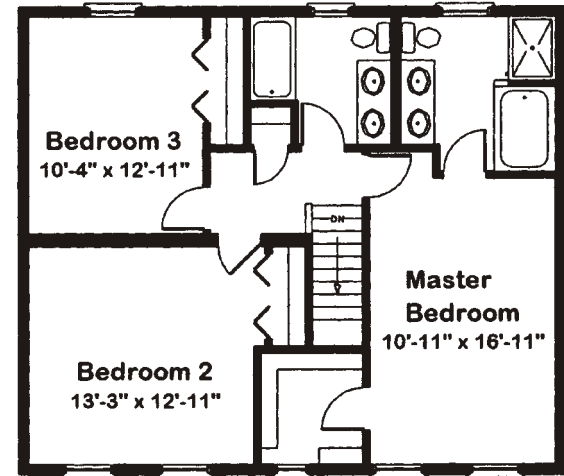

Potomac II

** Illustrations May Show Optional Features*

Home Mark Homes - 509 Drum Pt. Rd., Brick, N.J. 08723 - (800) 262 - 7884

First Floor Plan

Second Floor Plan

37'-9"

27'6" x 52' Two Story

(2) 13'9" x 52' / (2) 13'9" x 32' / WOB 3'8" x 12'5"

2034 Square Feet

3 Bedroom

2 - 1/2 Bath

Potomac II

* Illustrations May Show Optional Features

Home Mark Homes - 509 Drum Pt. Rd., Brick, N.J. 08723 - (800) 262 - 7884