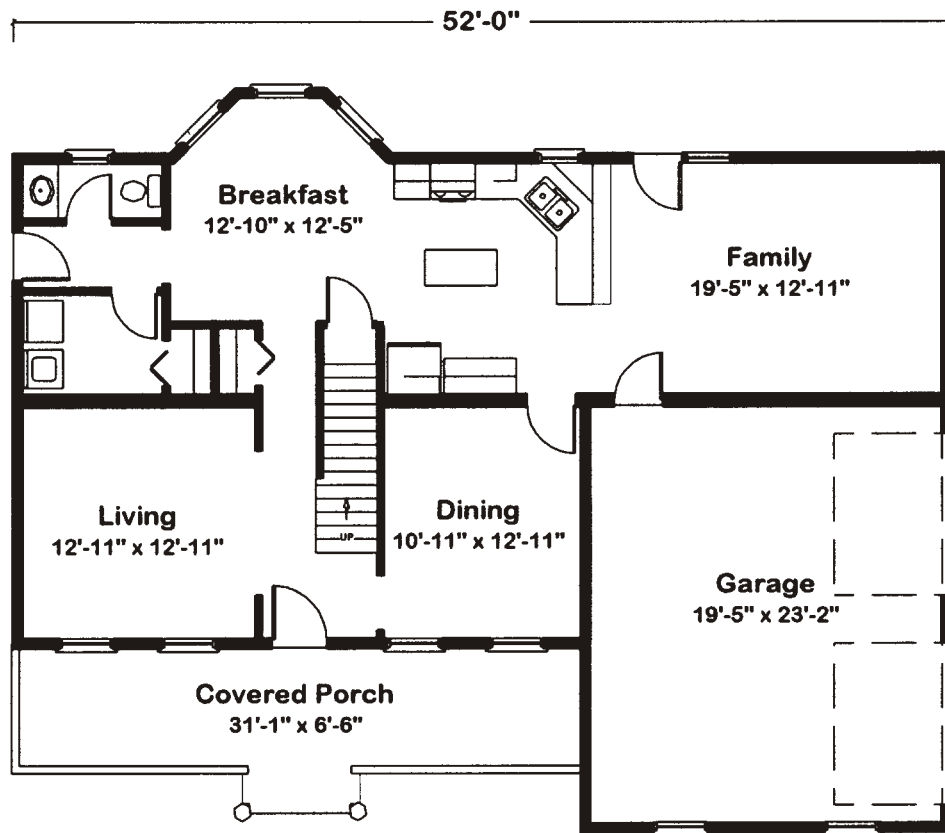

Potomac II

** Illustrations May Show Optional Features*

Home Mark Homes - 509 Drum Pt. Rd., Brick, N.J. 08723 - (800) 262 - 7884

First Floor Plan

Second Floor Plan

37'-9"

27'6" x 52' Two Story

(2) 13'9" x 52' / (2) 13'9" x 32' / WOB 3'8" x 12'5"

2034 Square Feet

3 Bedroom

2 - 1/2 Bath

Potomac II

* Illustrations May Show Optional Features

Home Mark Homes - 509 Drum Pt. Rd., Brick, N.J. 08723 - (800) 262 - 7884