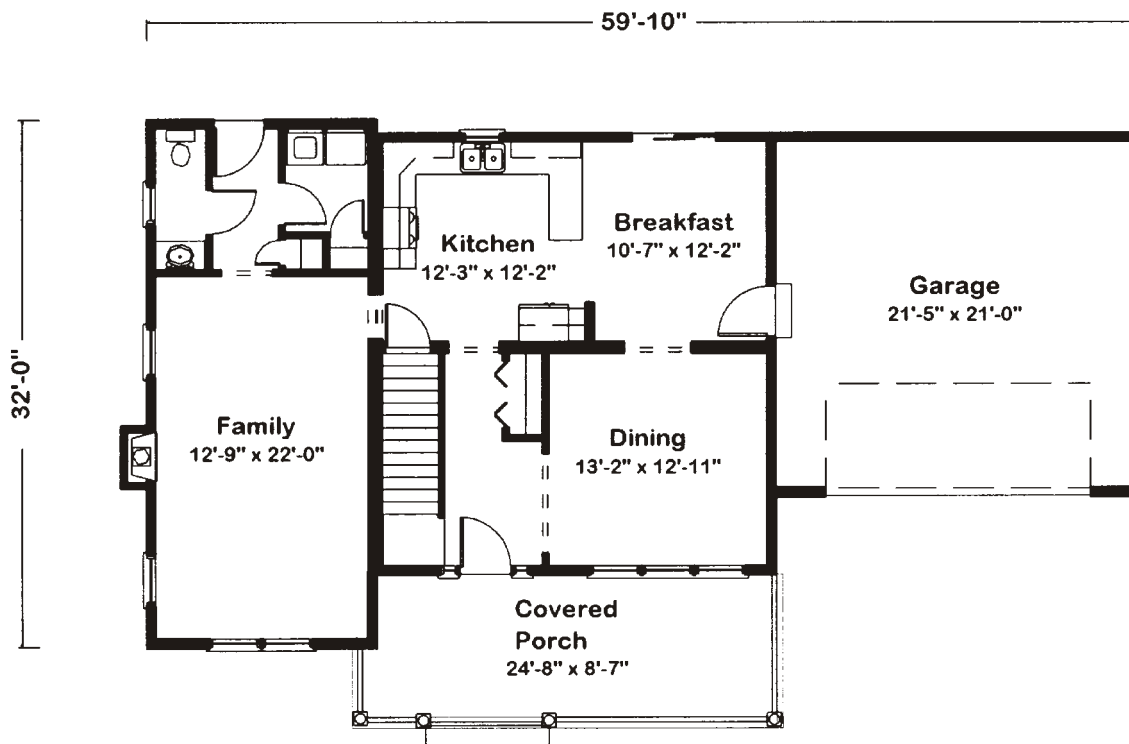

Pennfield II

** Illustrations May Show Optional Features*

Home Mark Homes - 509 Drum Pt. Rd., Brick, N.J. 08723 - (800) 262 - 7884

First Floor Plan

Second Floor Plan

32' x 37'10" Two Story
 (2) 13' x 24' / (2) 13'9" x 24' / (2) 13'9" x 32'
 2164 Square Feet

4 Bedroom

2 - 1/2 Bath

Pennfield II

** Illustrations May Show Optional Features*

Home Mark Homes - 509 Drum Pt. Rd., Brick, N.J. 08723 - (800) 262 - 7884