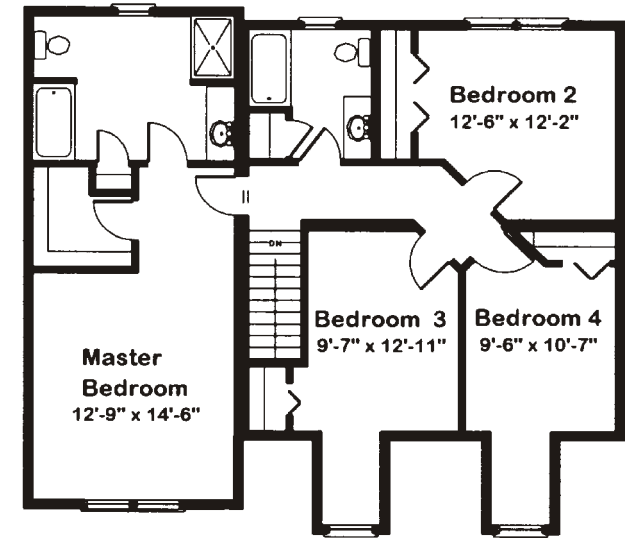

Pennfield II

** Illustrations May Show Optional Features*

Home Mark Homes - 509 Drum Pt. Rd., Brick, N.J. 08723 - (800) 262 - 7884

First Floor Plan

Second Floor Plan

32' x 37'10" Two Story
 (2) 13' x 24' / (2) 13'9" x 24' / (2) 13'9" x 32'
 2164 Square Feet

4 Bedroom

2 - 1/2 Bath

Pennfield II

** Illustrations May Show Optional Features*

Home Mark Homes - 509 Drum Pt. Rd., Brick, N.J. 08723 - (800) 262 - 7884