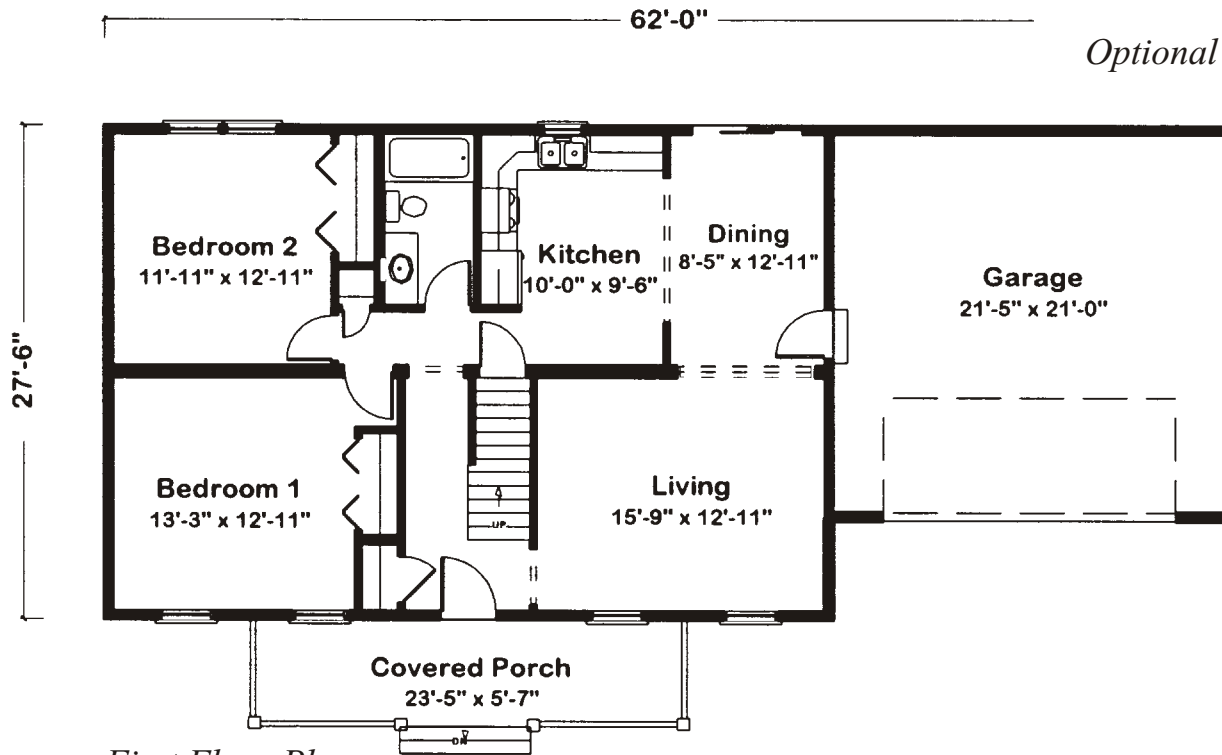

# Nantucket II

*\* Illustrations May Show Optional Features*

Home Mark Homes - 509 Drum Pt. Rd., Brick, N.J. 08723 - (800) 262 - 7884

*Optional Second Floor Plan ( 700 Sq Ft )*

*First Floor Plan*

27'6" x 40' Cape Cod  
 (2) 13'9" x 40'  
 1100 Square Feet  
 2 Bedroom  
 1 Bath