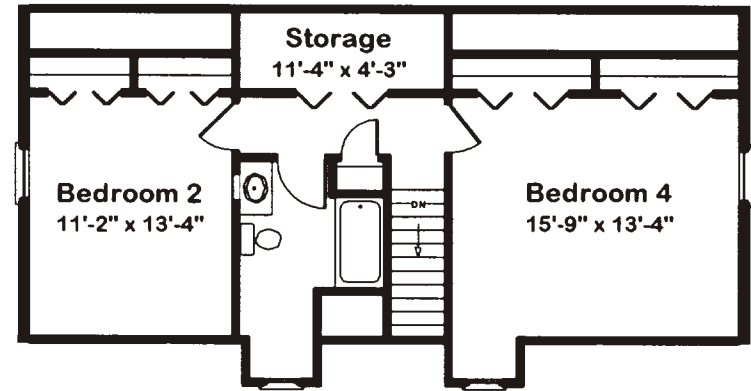

# Nantucket II

*\* Illustrations May Show Optional Features*

Home Mark Homes - 509 Drum Pt. Rd., Brick, N.J. 08723 - (800) 262 - 7884

*Optional Second Floor Plan ( 700 Sq Ft )*

*First Floor Plan*

27'6" x 40' Cape Cod  
 (2) 13'9" x 40'  
 1100 Square Feet  
 2 Bedroom  
 1 Bath