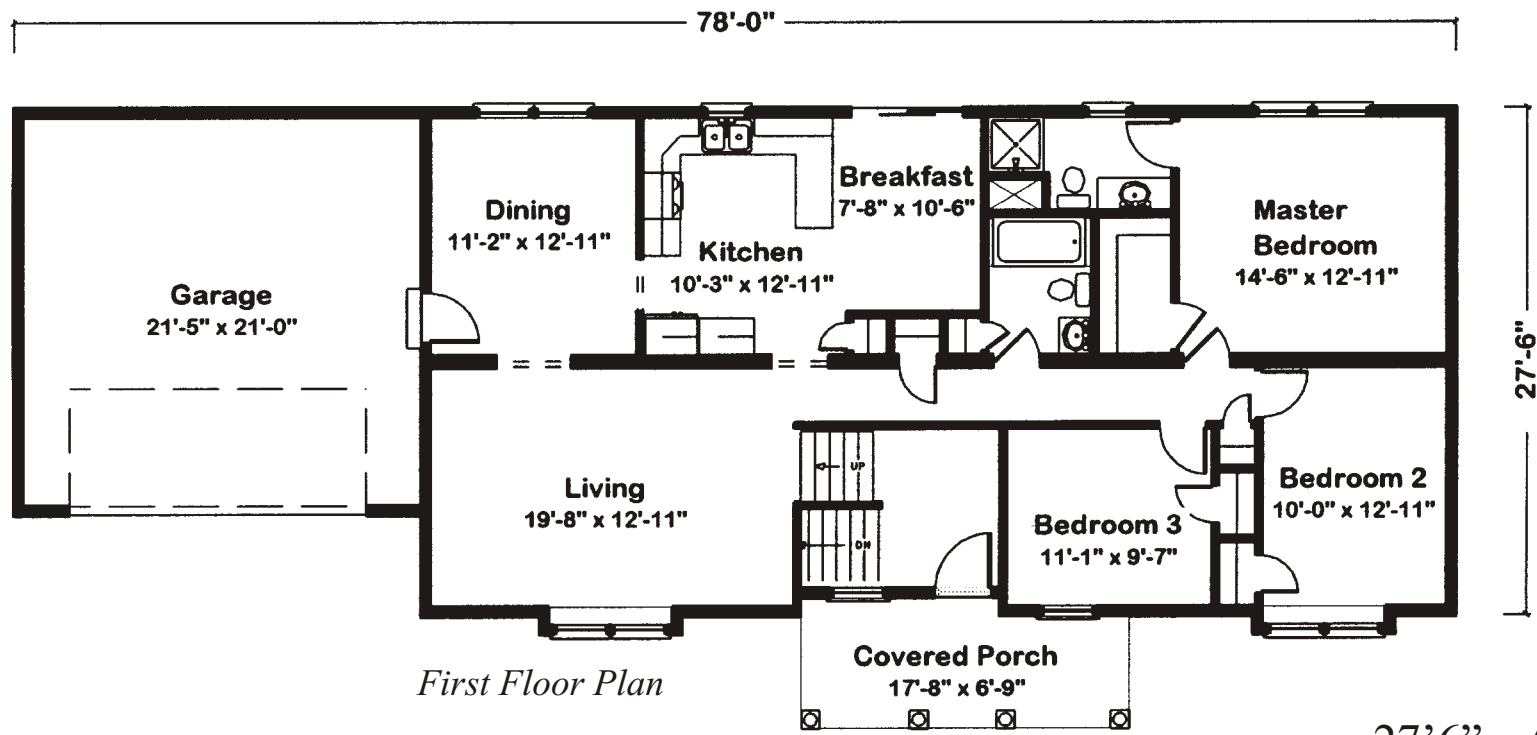

# Grandview II

*\* Illustrations May Show Optional Features*

Home Mark Homes - 509 Drum Pt. Rd., Brick, N.J. 08723 - (800) 262 - 7884

27'6" x 56' Raised Ranch  
(2) 13'9" x 56'

1540 Square Feet

3 Bedroom

1 - 3/4 Bath