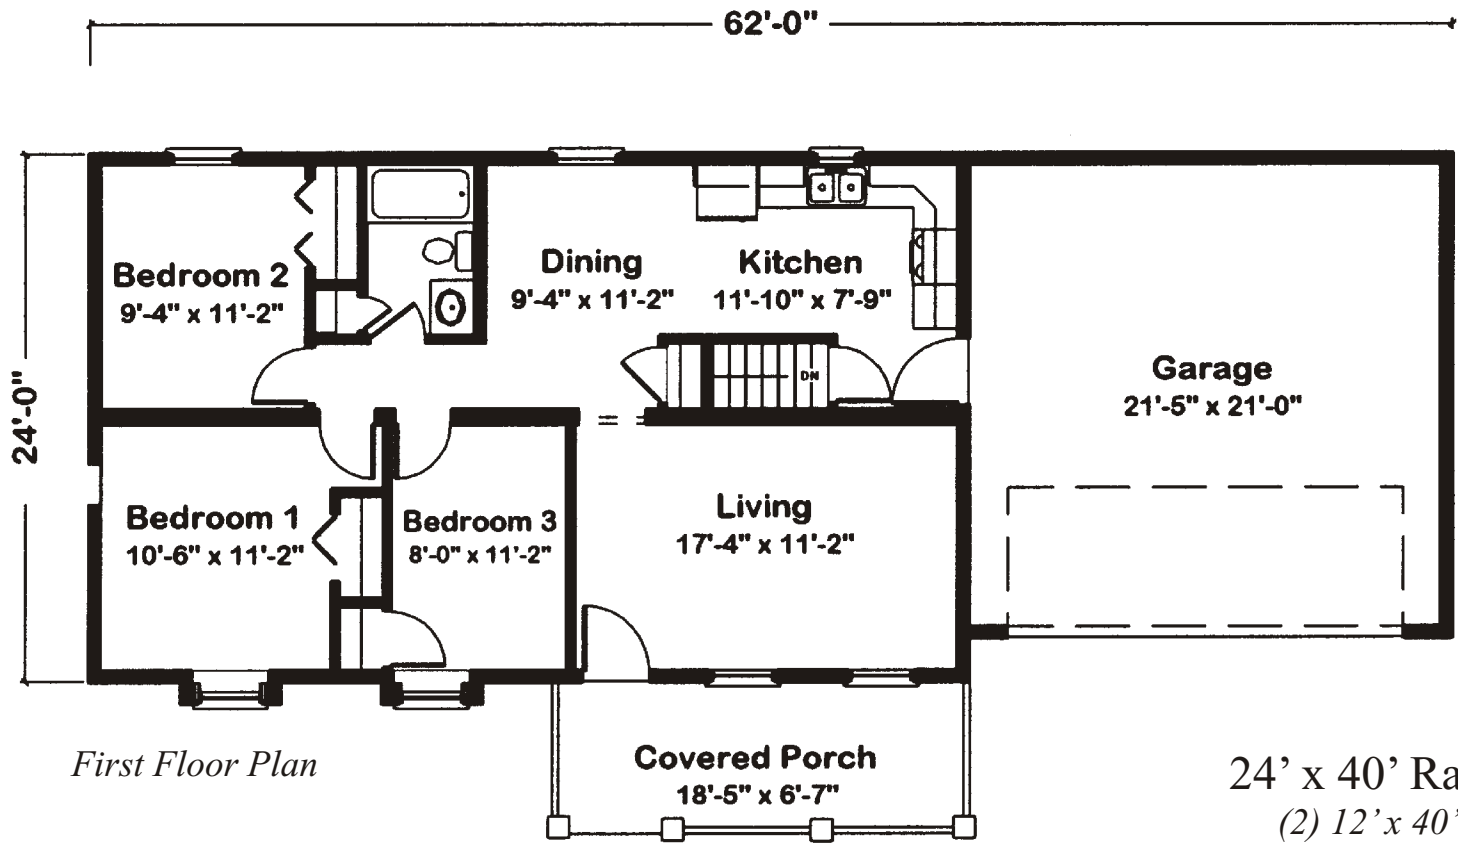

# Georgetown II

*\* Illustrations May Show Optional Features*

Home Mark Homes - 509 Drum Pt. Rd., Brick, N.J. 08723 - ( 800 ) 262 - 7884

*First Floor Plan*

24' x 40' Ranch  
 (2) 12' x 40'  
 960 Square Feet

3 Bedroom

1 Bath