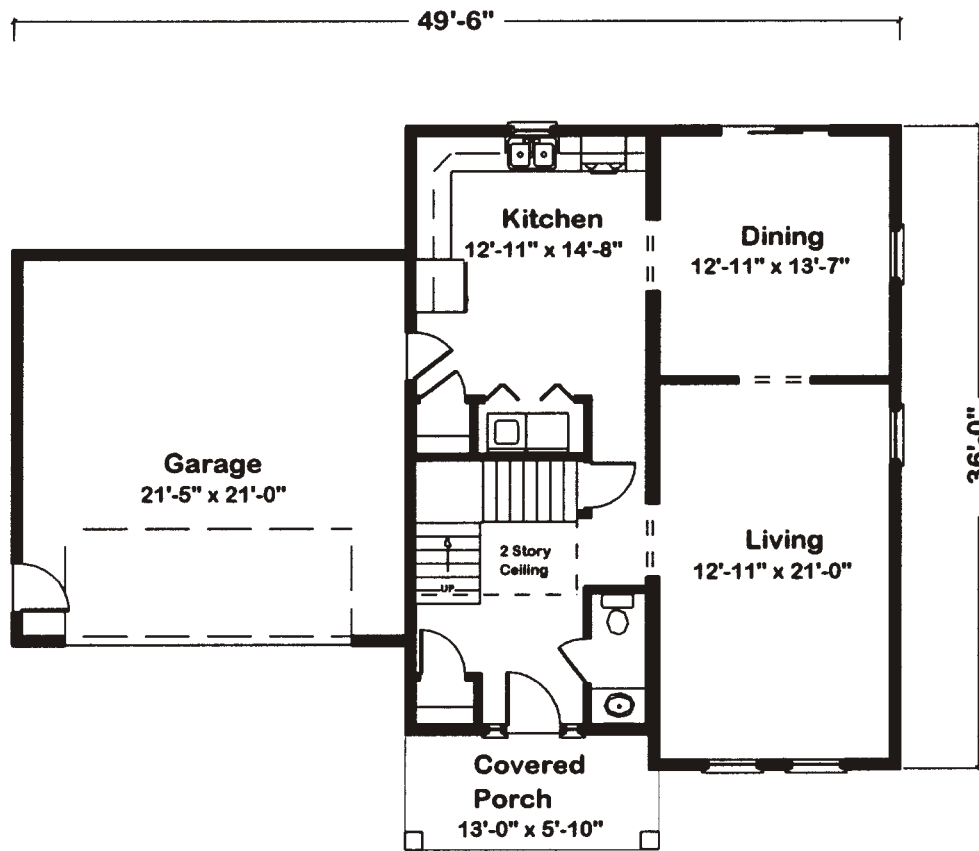

Dutchess II

** Illustrations May Show Optional Features*

Home Mark Homes - 509 Drum Pt. Rd., Brick, N.J. 08723 - (800) 262 - 7884

First Floor Plan

Second Floor Plan

27'6" x 36' Two Story
 (2) 13'9" x 34' / (2) 13'9" x 36'
 1925 Square Feet

3 Bedroom

2 - 1/2 Bath

Dutchess II

** Illustrations May Show Optional Features*

Home Mark Homes - 509 Drum Pt. Rd., Brick, N.J. 08723 - (800) 262 - 7884