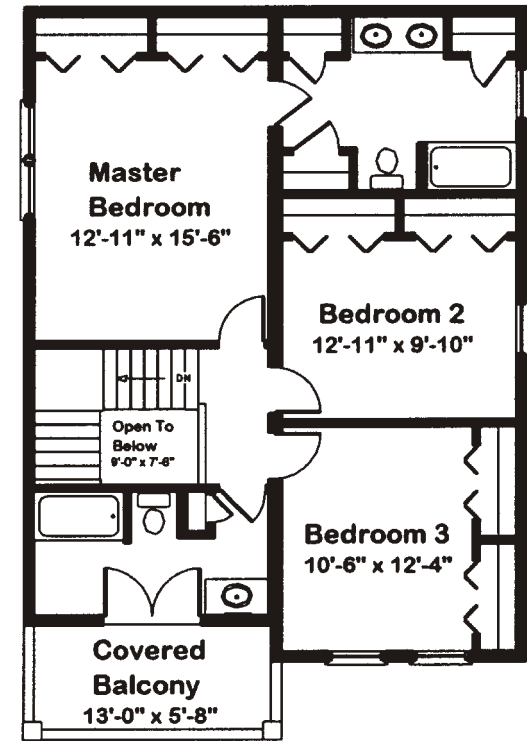

Dutchess II

** Illustrations May Show Optional Features*

Home Mark Homes - 509 Drum Pt. Rd., Brick, N.J. 08723 - (800) 262 - 7884

First Floor Plan

Second Floor Plan

27'6" x 36' Two Story
 (2) 13'9" x 34' / (2) 13'9" x 36'
 1925 Square Feet

3 Bedroom

2 - 1/2 Bath

Dutchess II

** Illustrations May Show Optional Features*

Home Mark Homes - 509 Drum Pt. Rd., Brick, N.J. 08723 - (800) 262 - 7884