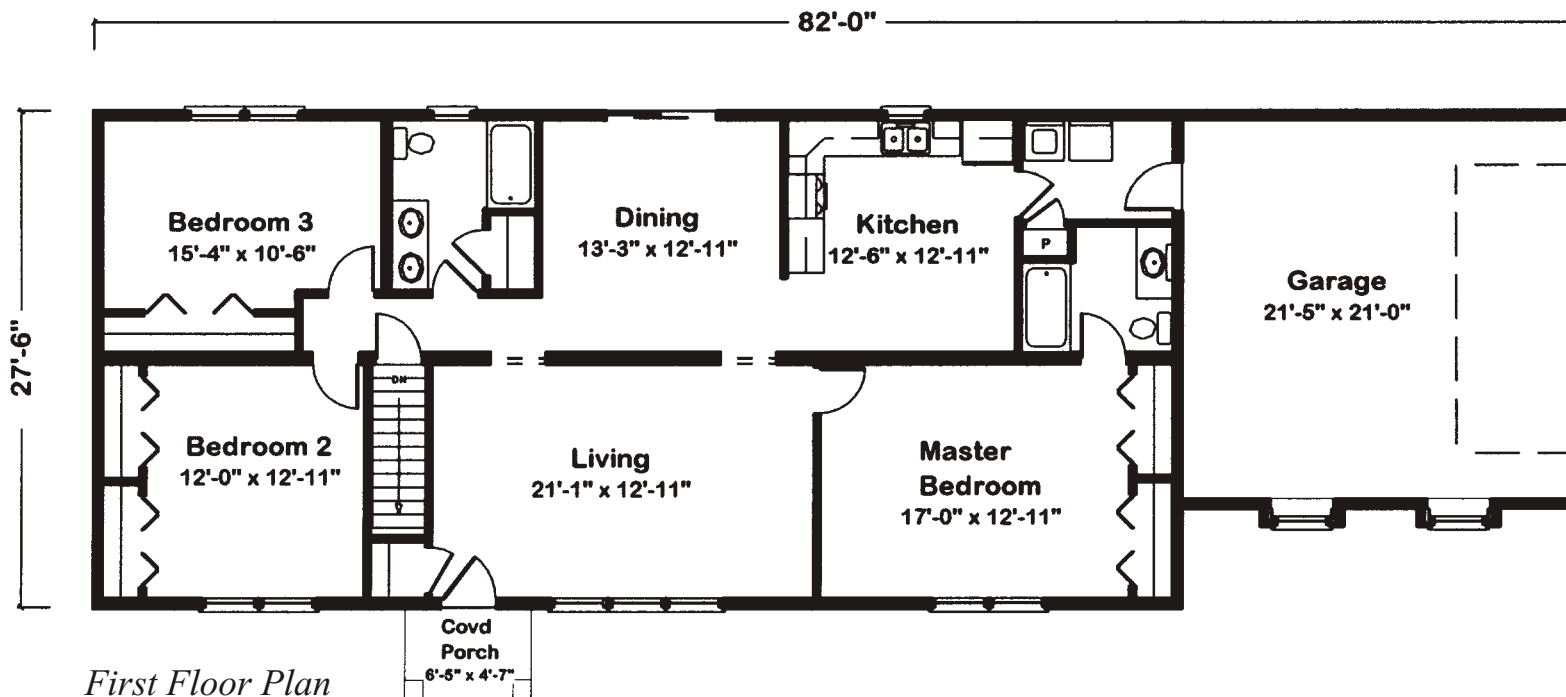

Clinton II

** Illustrations May Show Optional Features*

Home Mark Homes - 509 Drum Pt. Rd., Brick, N.J. 08723 - (800) 262 - 7884

27'6" x 60' Ranch
(2) 13'9" x 60'
1650 Square Feet

3 Bedroom

2 Bath

Clinton II