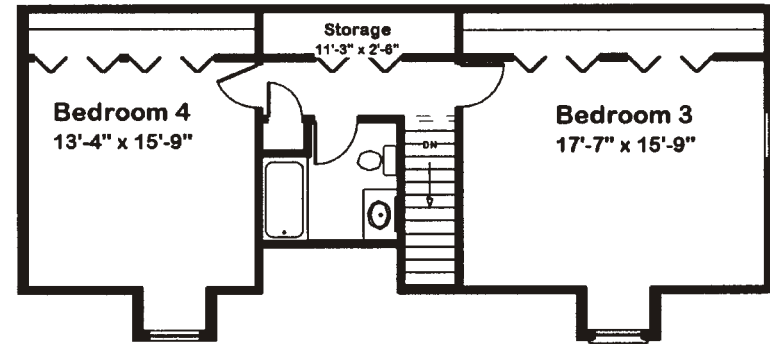

Chatham II

** Illustrations May Show Optional Features*

Home Mark Homes - 509 Drum Pt. Rd., Brick, N.J. 08723 - (800) 262 - 7884

Optional Second Floor Plan (770 Sq Ft)

First Floor Plan

27'-6"

27'6" x 44' Cape Cod
 (2) 13'9" x 44'
 1210 Square Feet
 2 Bedroom
 1 Bath