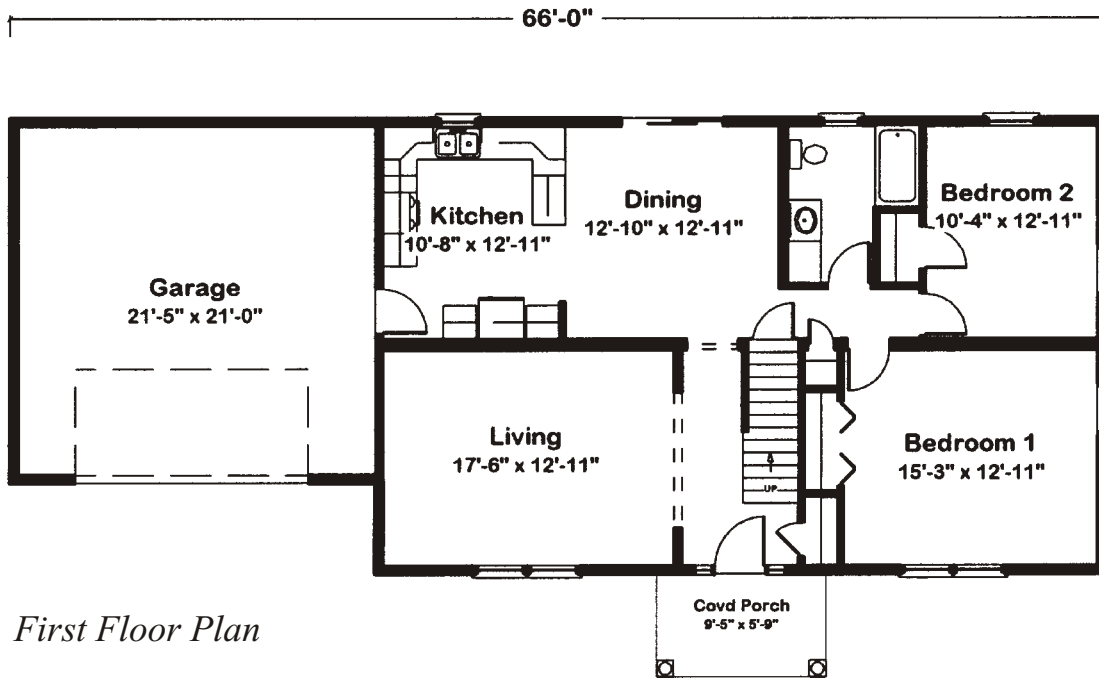

Chatham II

** Illustrations May Show Optional Features*

Home Mark Homes - 509 Drum Pt. Rd., Brick, N.J. 08723 - (800) 262 - 7884

Optional Second Floor Plan (770 Sq Ft)

First Floor Plan

27'-6"

27'6" x 44' Cape Cod
 (2) 13'9" x 44'
 1210 Square Feet
 2 Bedroom
 1 Bath