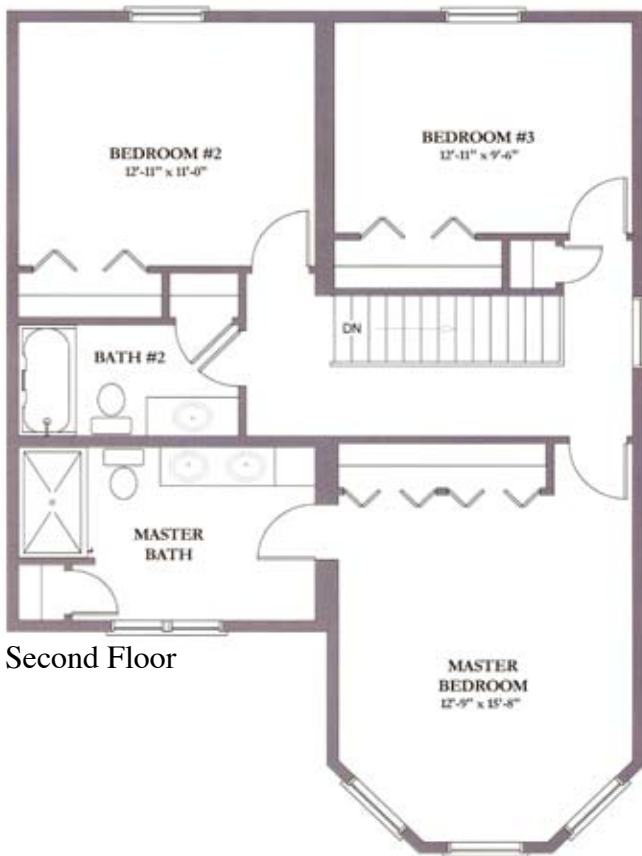

The Hawathorne

Narrow Lot Beach Victorian
Starting at \$199,900

*Optional features may be shown with photo

- 3 Bedrooms
- 2.5 Baths
- Spacious Living Room
- Optional Front Porch

Second Floor

First Floor