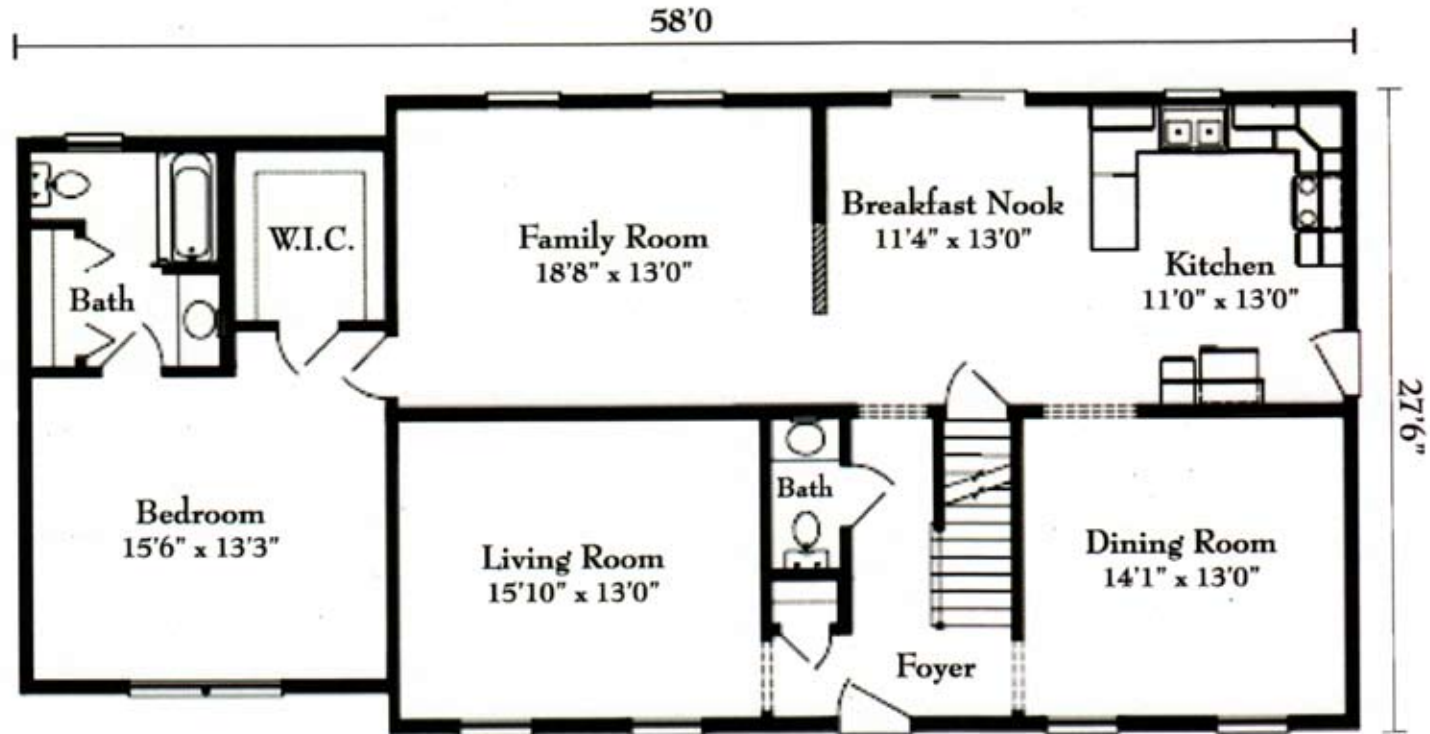

The Concord

- Cape Code Style Home
- 1 Bedroom
- 1.5 Bath
- Living Room
- Family Room

10'-11" 18'-2"

18'-5"

NO
10'-3"

STEP
17'-9" x

6'-0"

The Concord

Cape Code Style Ranch

*Optional features may be shown with photo

11'-0 1/2"

18'-1"

Home Mark Homes