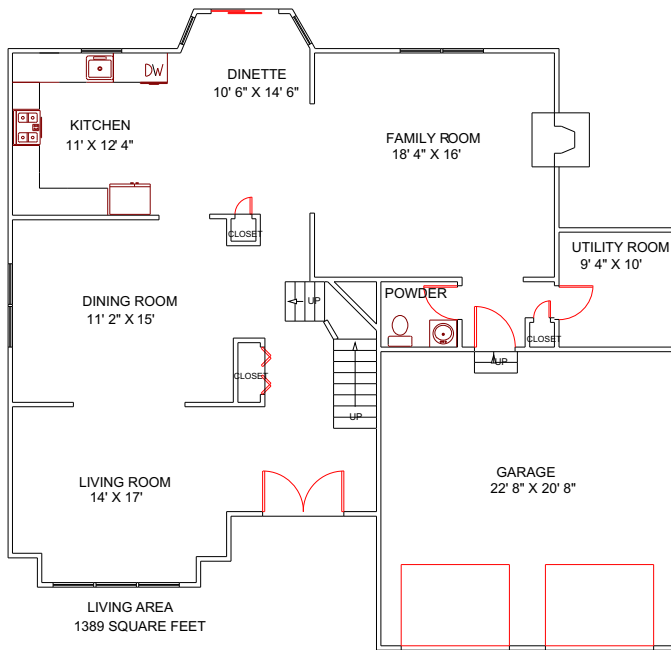

Home Mark Homes,
Inc.

509 Drum Point Road
Brick, NJ 08723
732-477-7874

THE ASHLEY

4 BEDROOMS
2.5 BATHS
2 CAR GARAGE
FAMILY ROOM
WALK IN CLOSET
WHIRLPOOL

ANDERSON WINDOWS
ANDERSON SLIDER
FIREPLACE
2 ZONE HEAT & CENTRAL AIR
CERAMIC TILE FLOOR BATHS