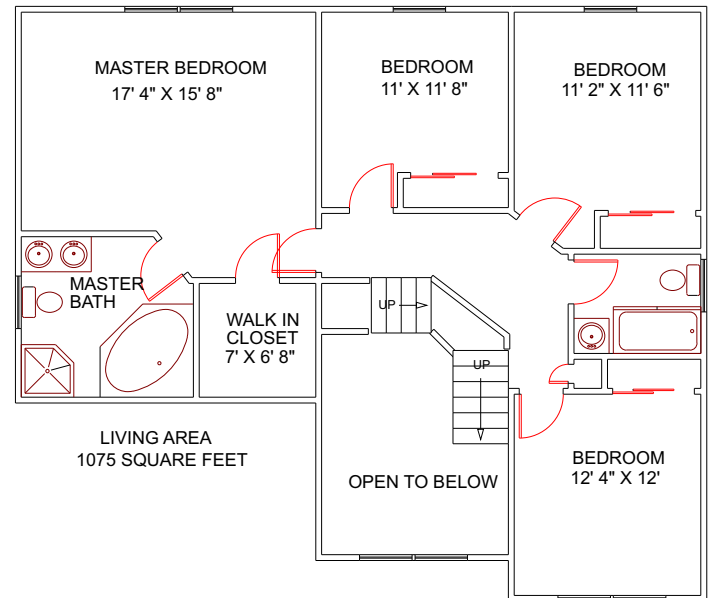

Home Mark Homes,
Inc.

509 Drum Point Road
Brick, NJ 08723
732-477-7874

THE ASHLEY

4 BEDROOMS
2.5 BATHS
2 CAR GARAGE
FAMILY ROOM
WALK IN CLOSET
WHIRLPOOL

ANDERSON WINDOWS
ANDERSON SLIDER
FIREPLACE
2 ZONE HEAT & CENTRAL AIR
CERAMIC TILE FLOOR BATHS